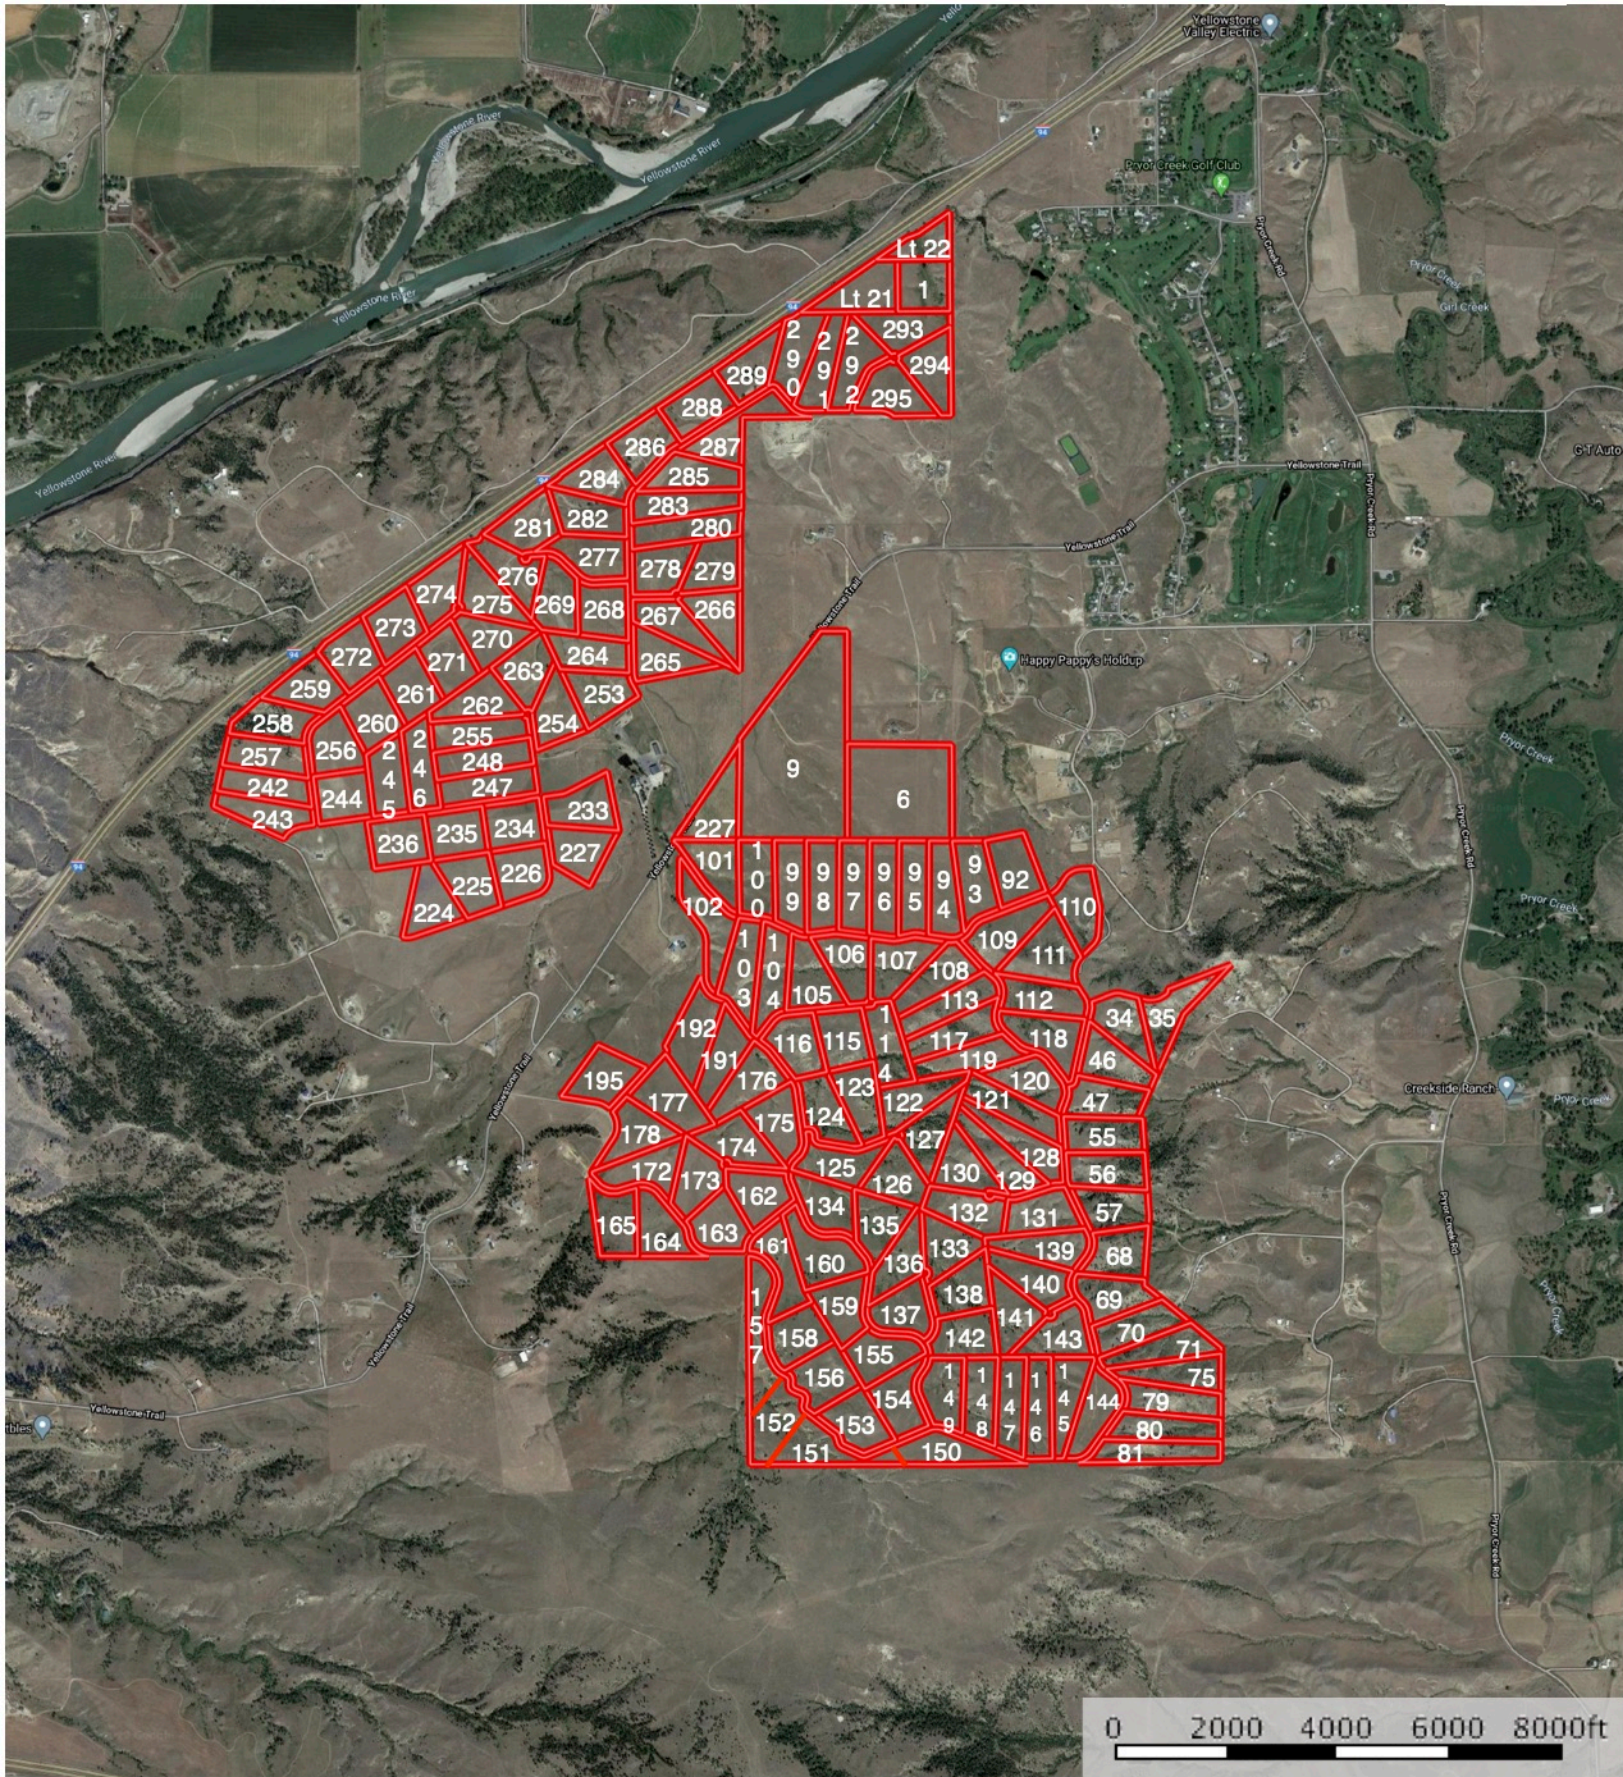

Huntley Lots

Yellowstone County, Montana, AC +/-

 Boundary