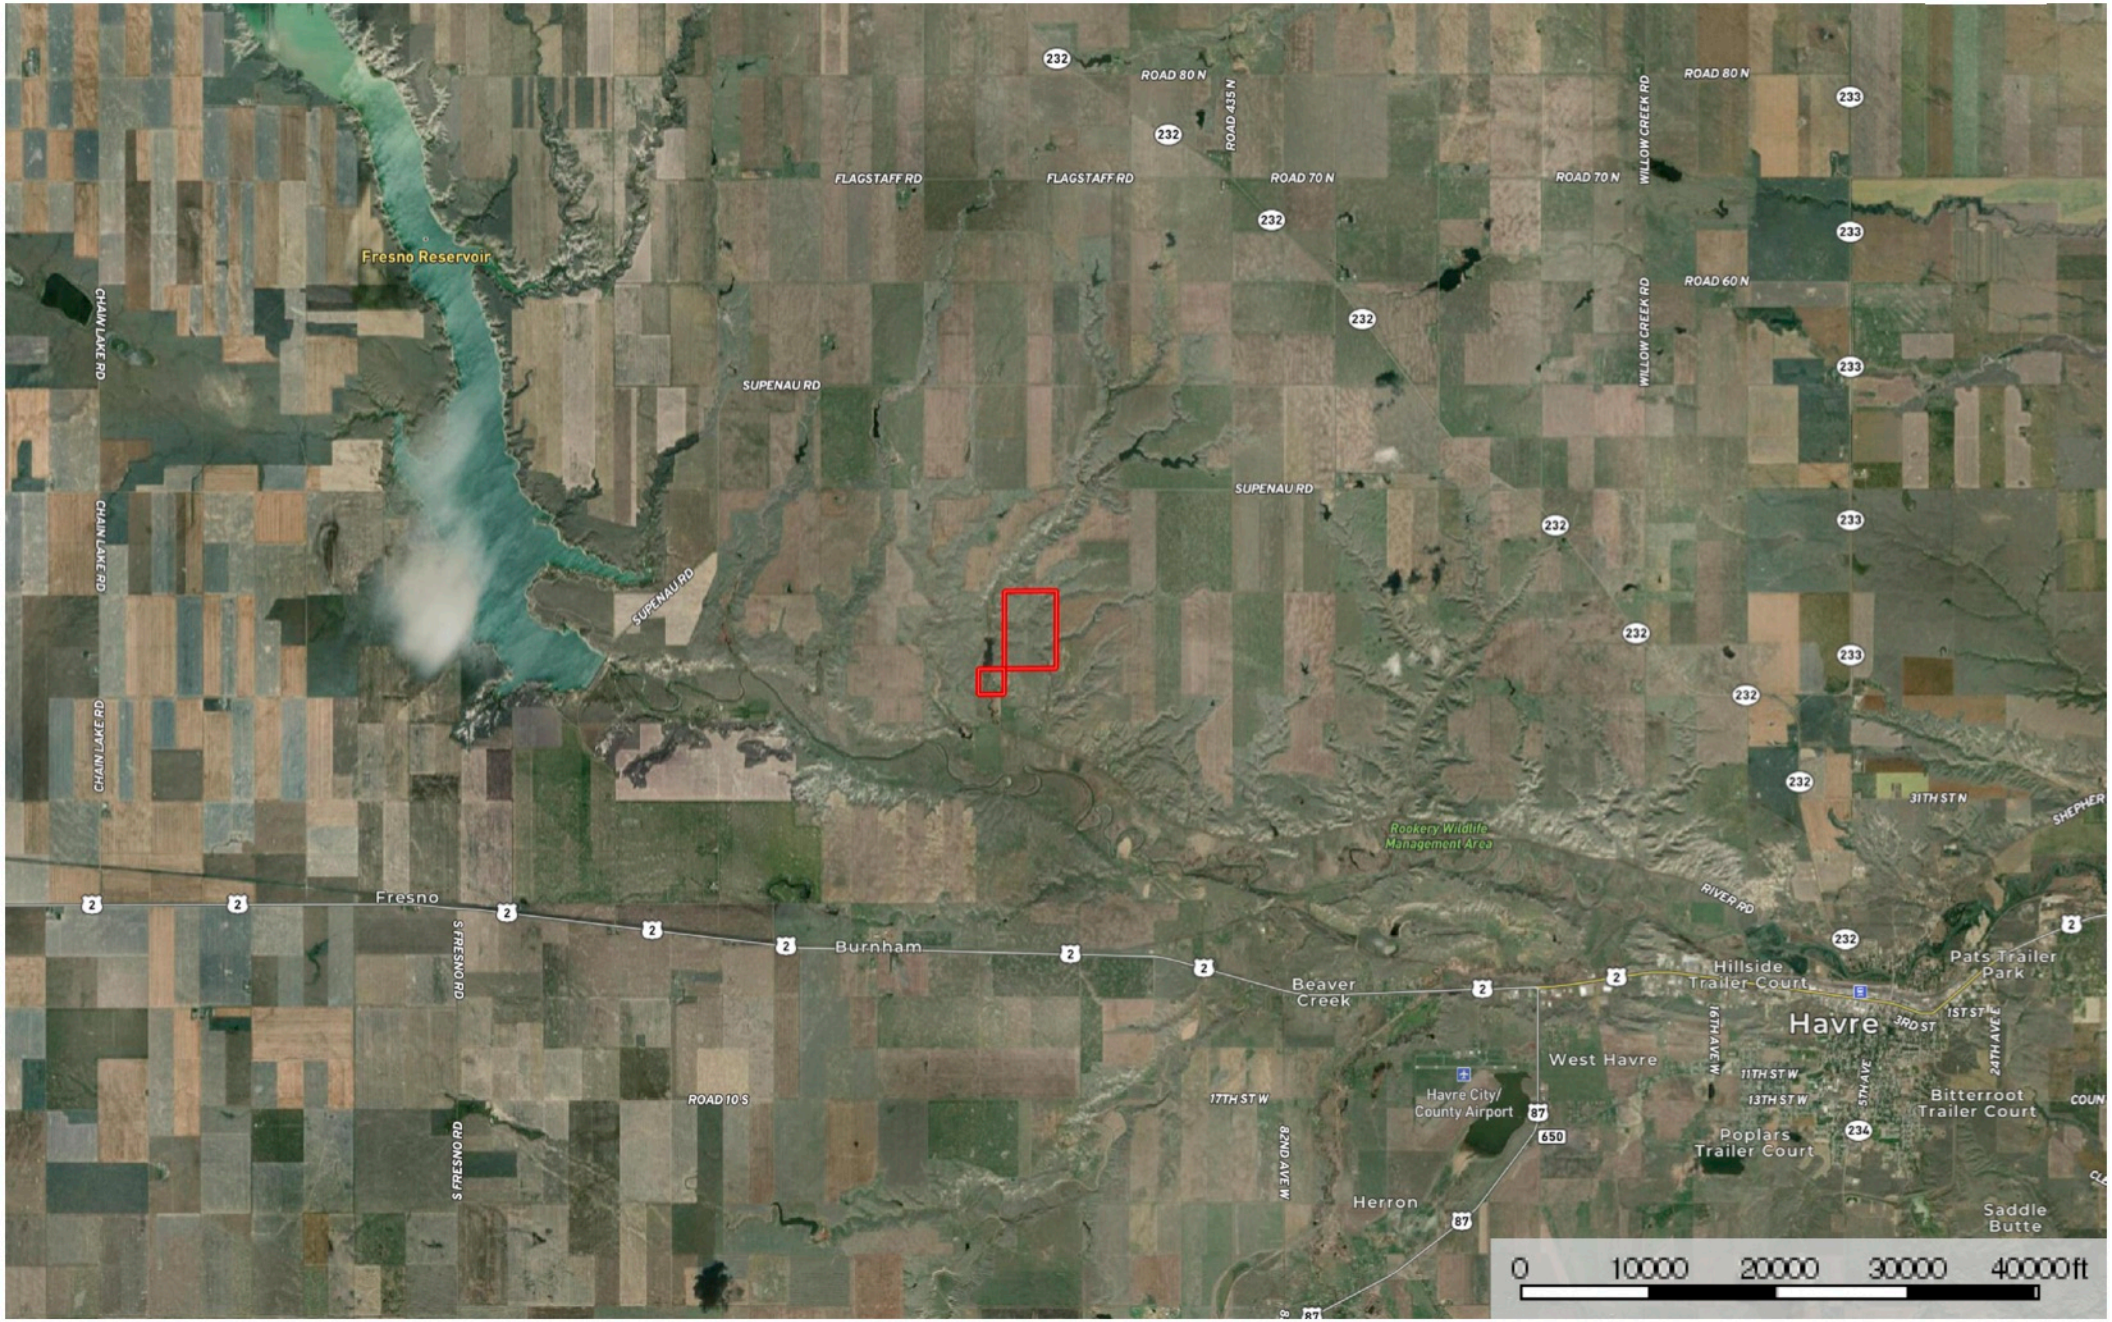

Berry

Hill County, Montana, 280 AC +/-

 Boundary