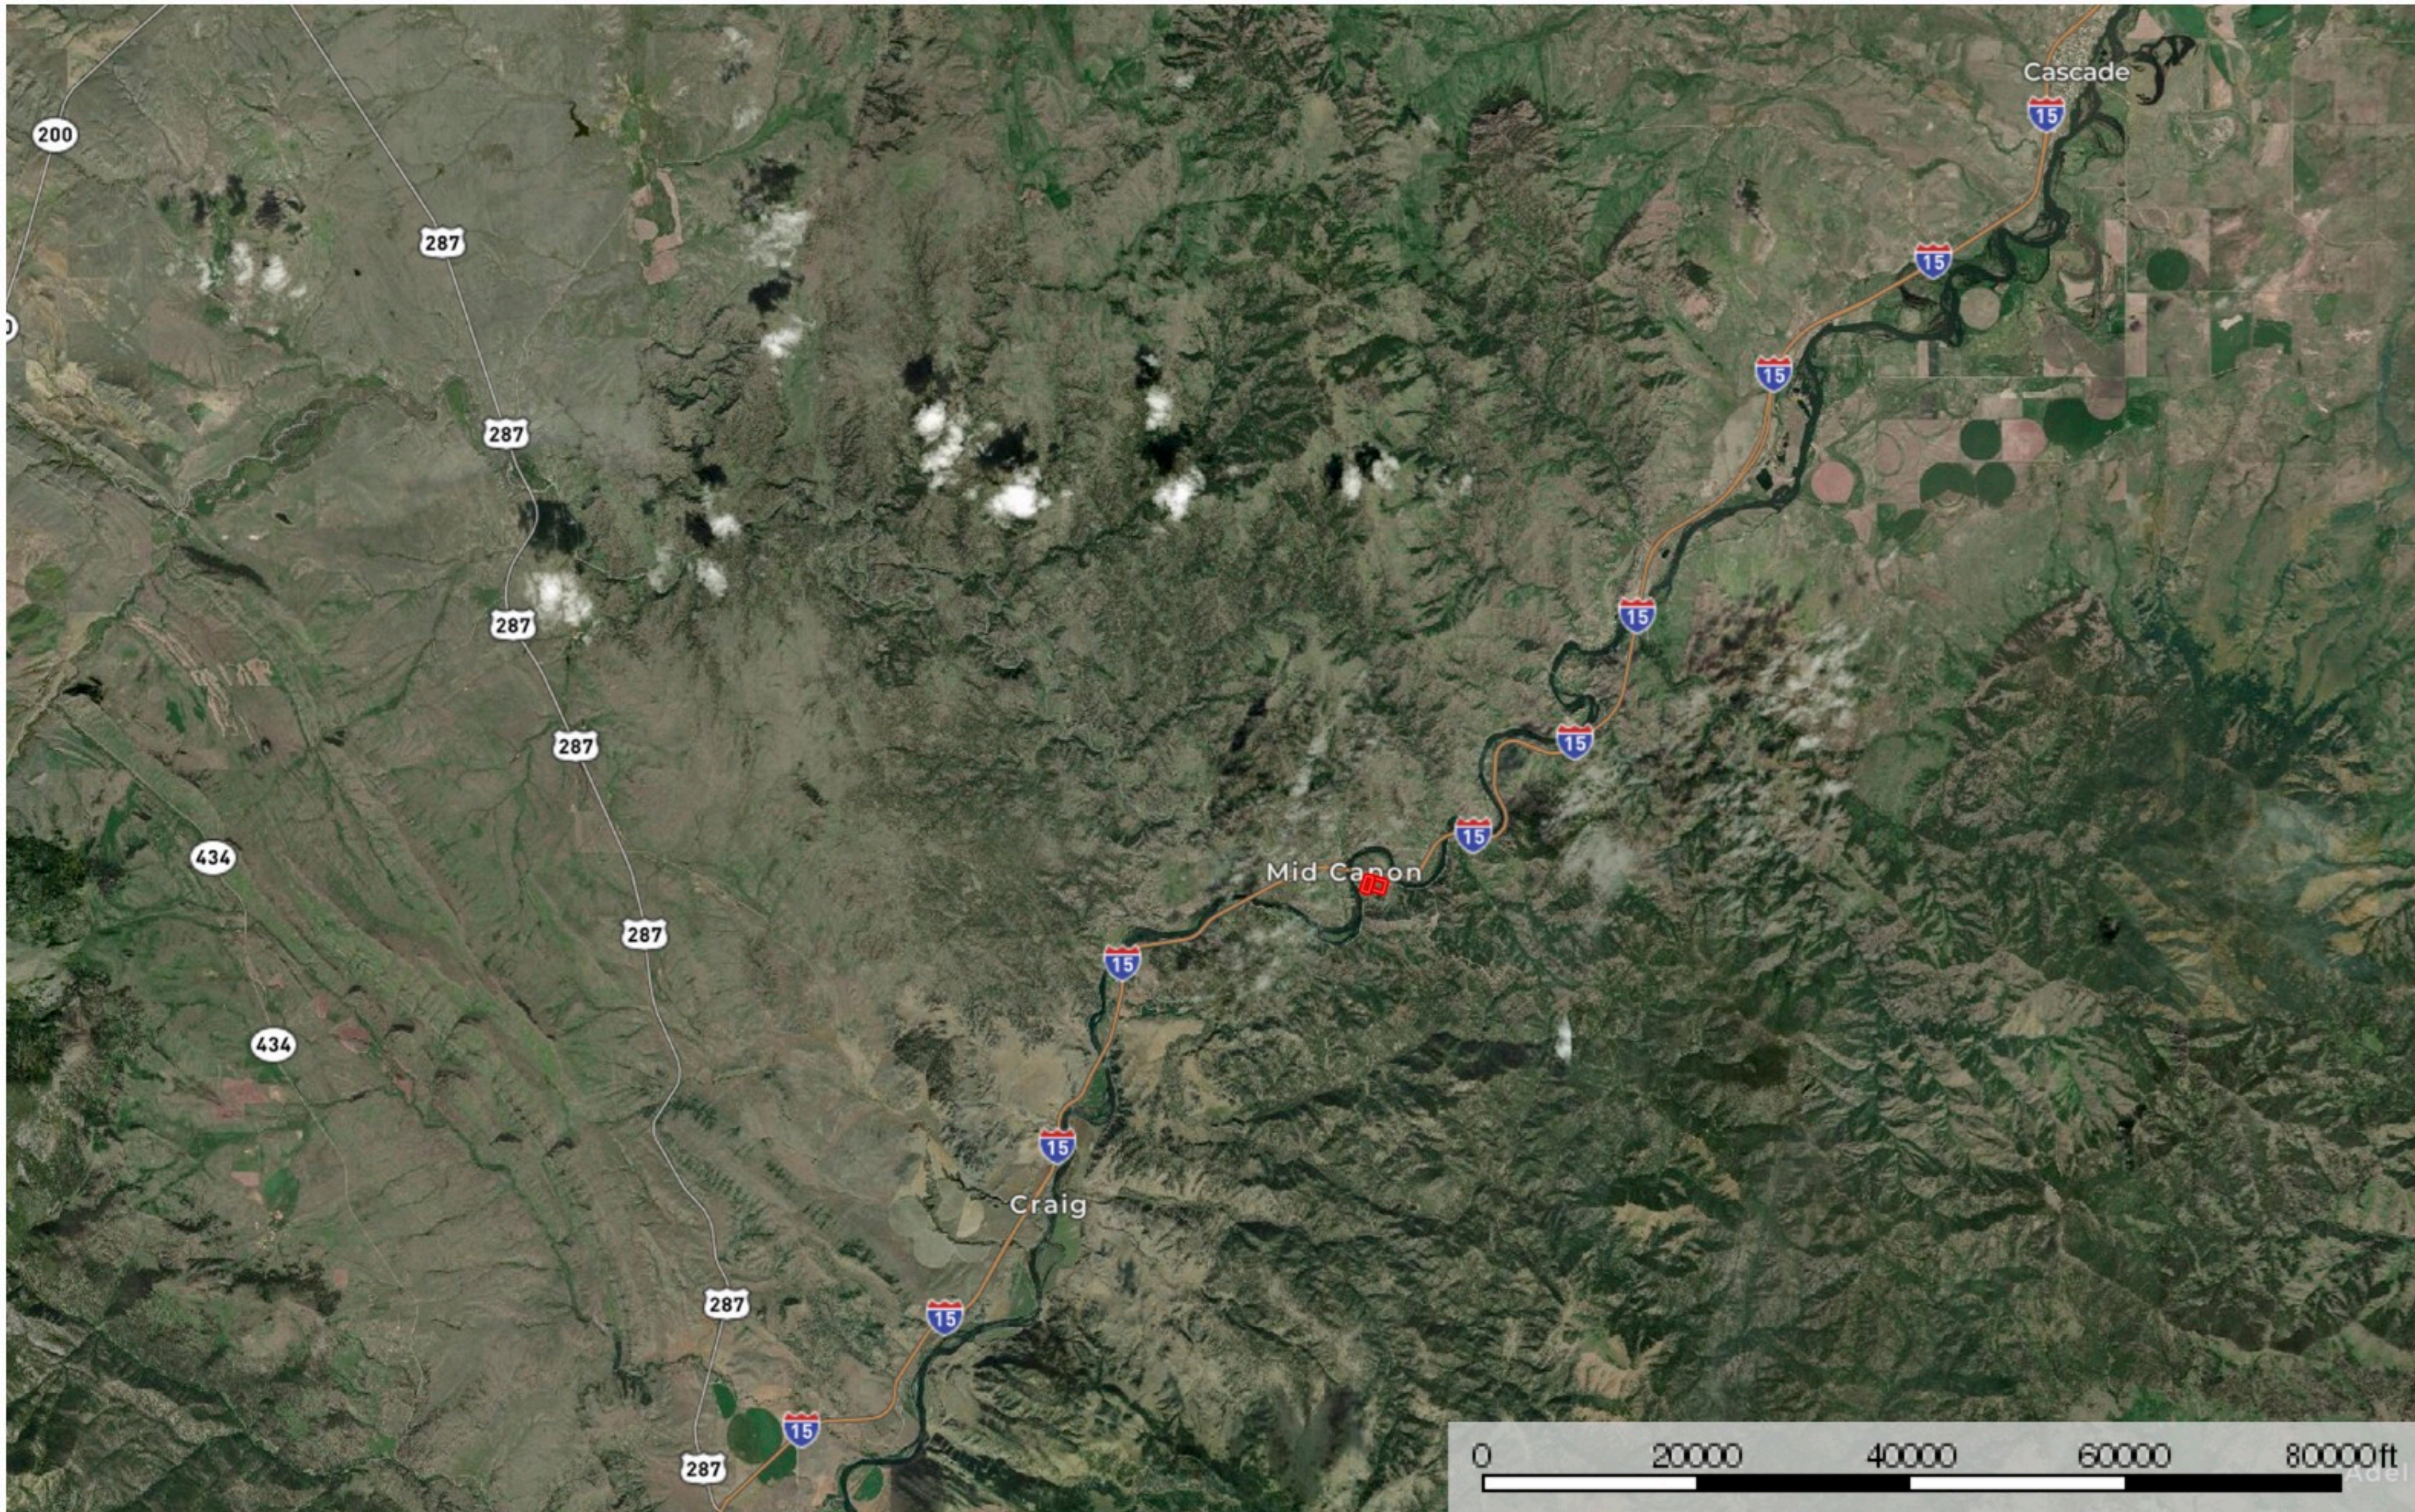

**GIDLOW**  
Cascade County, Montana, 23.96 AC +/-

 Boundary