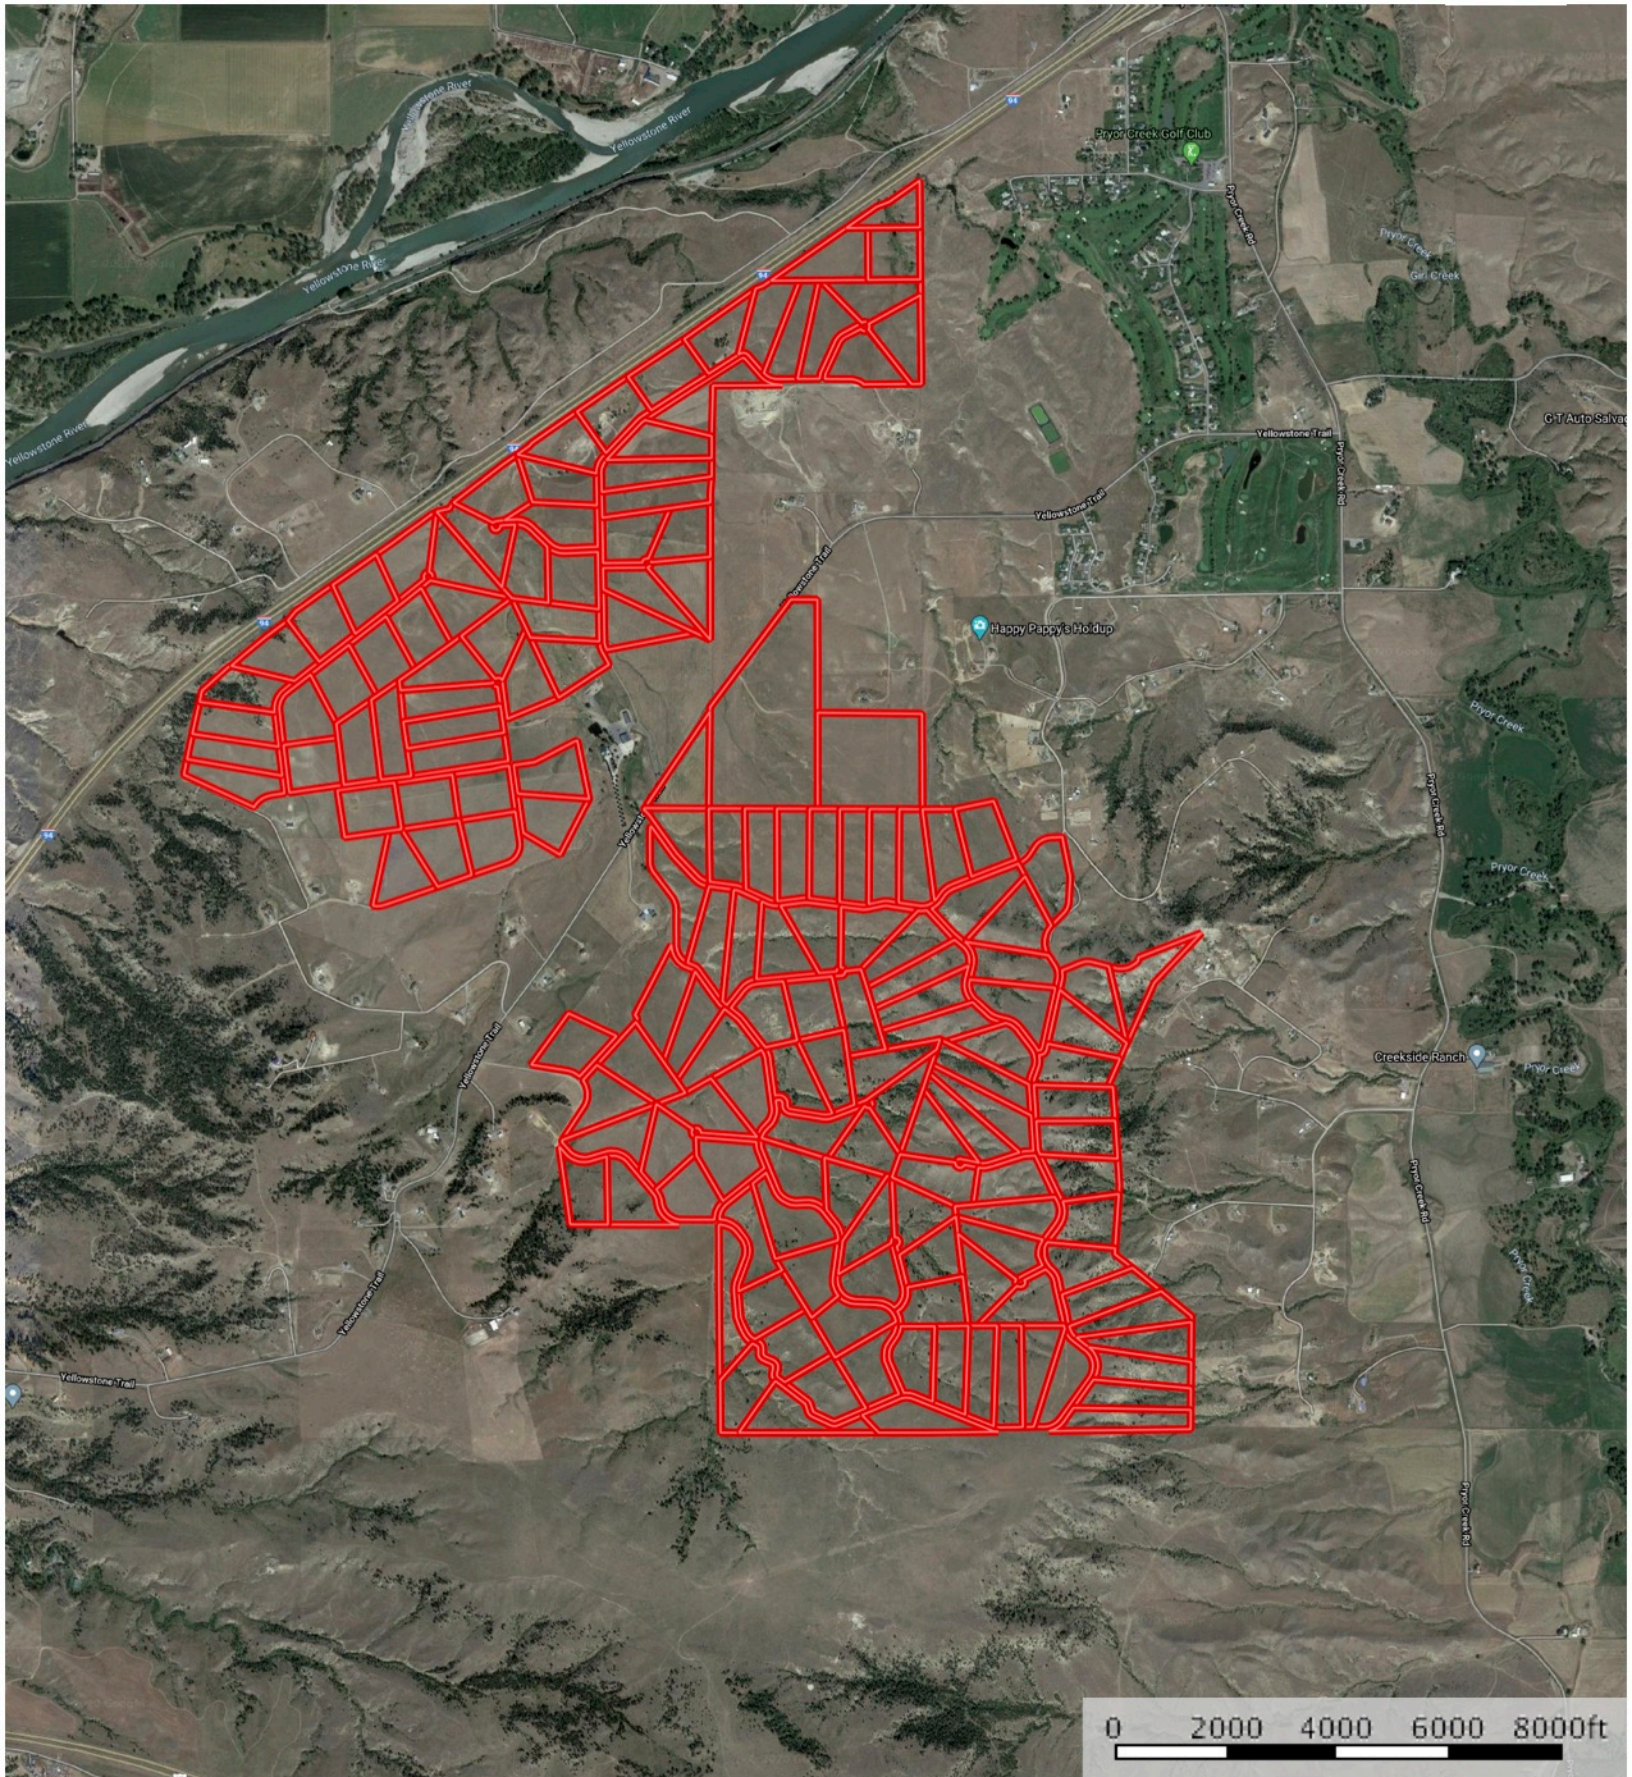

Huntley Lots

Yellowstone County, Montana, AC +/-

 Boundary