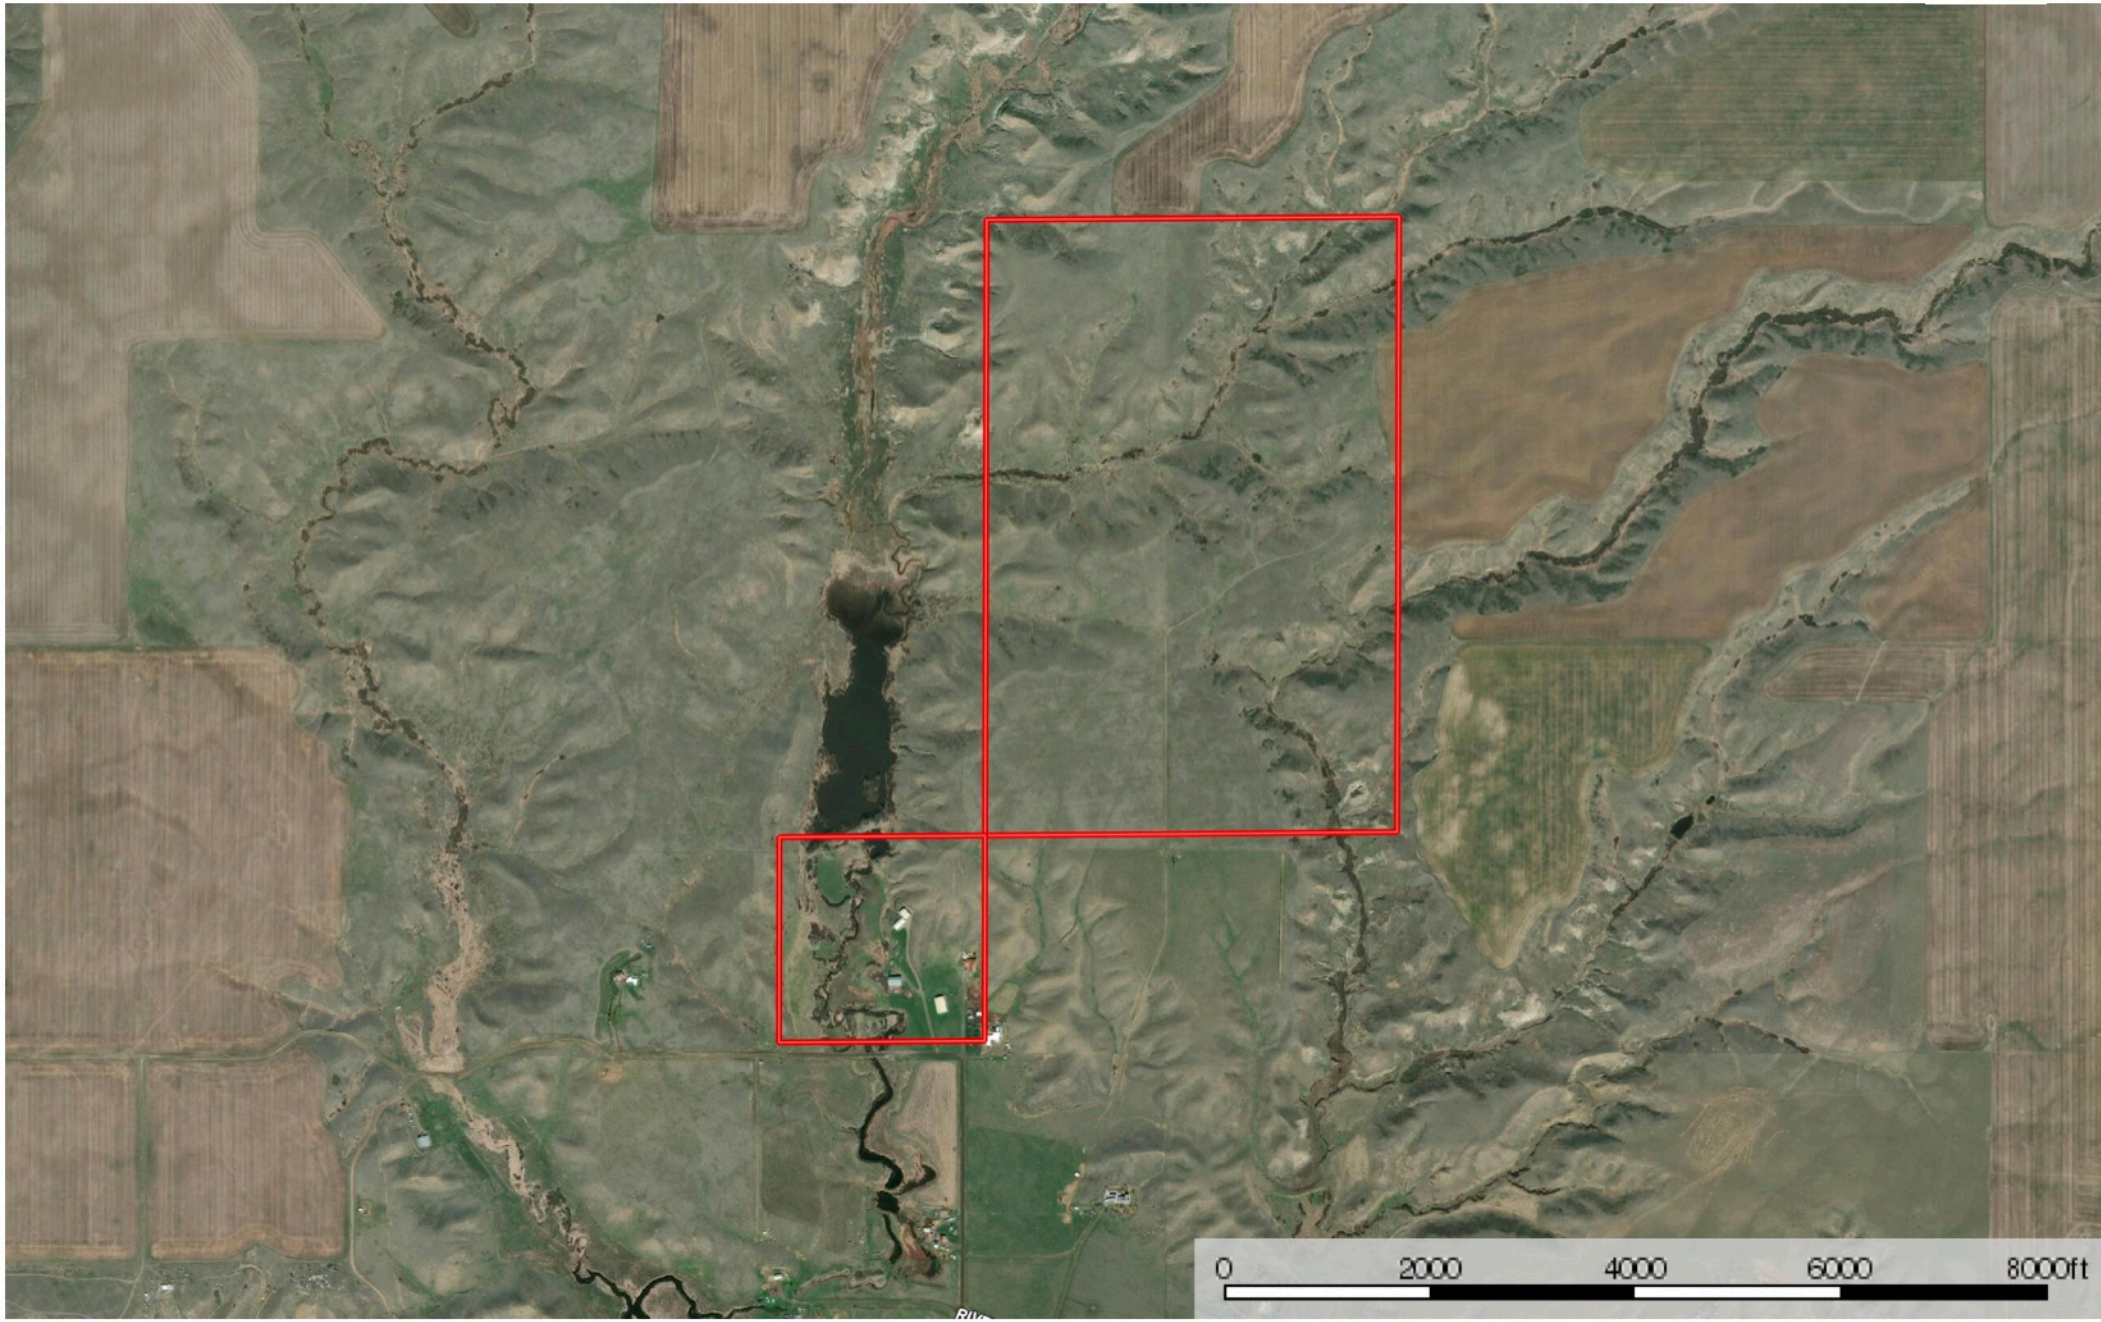

Berry
Hill County, Montana, 280 AC +/-

 Boundary