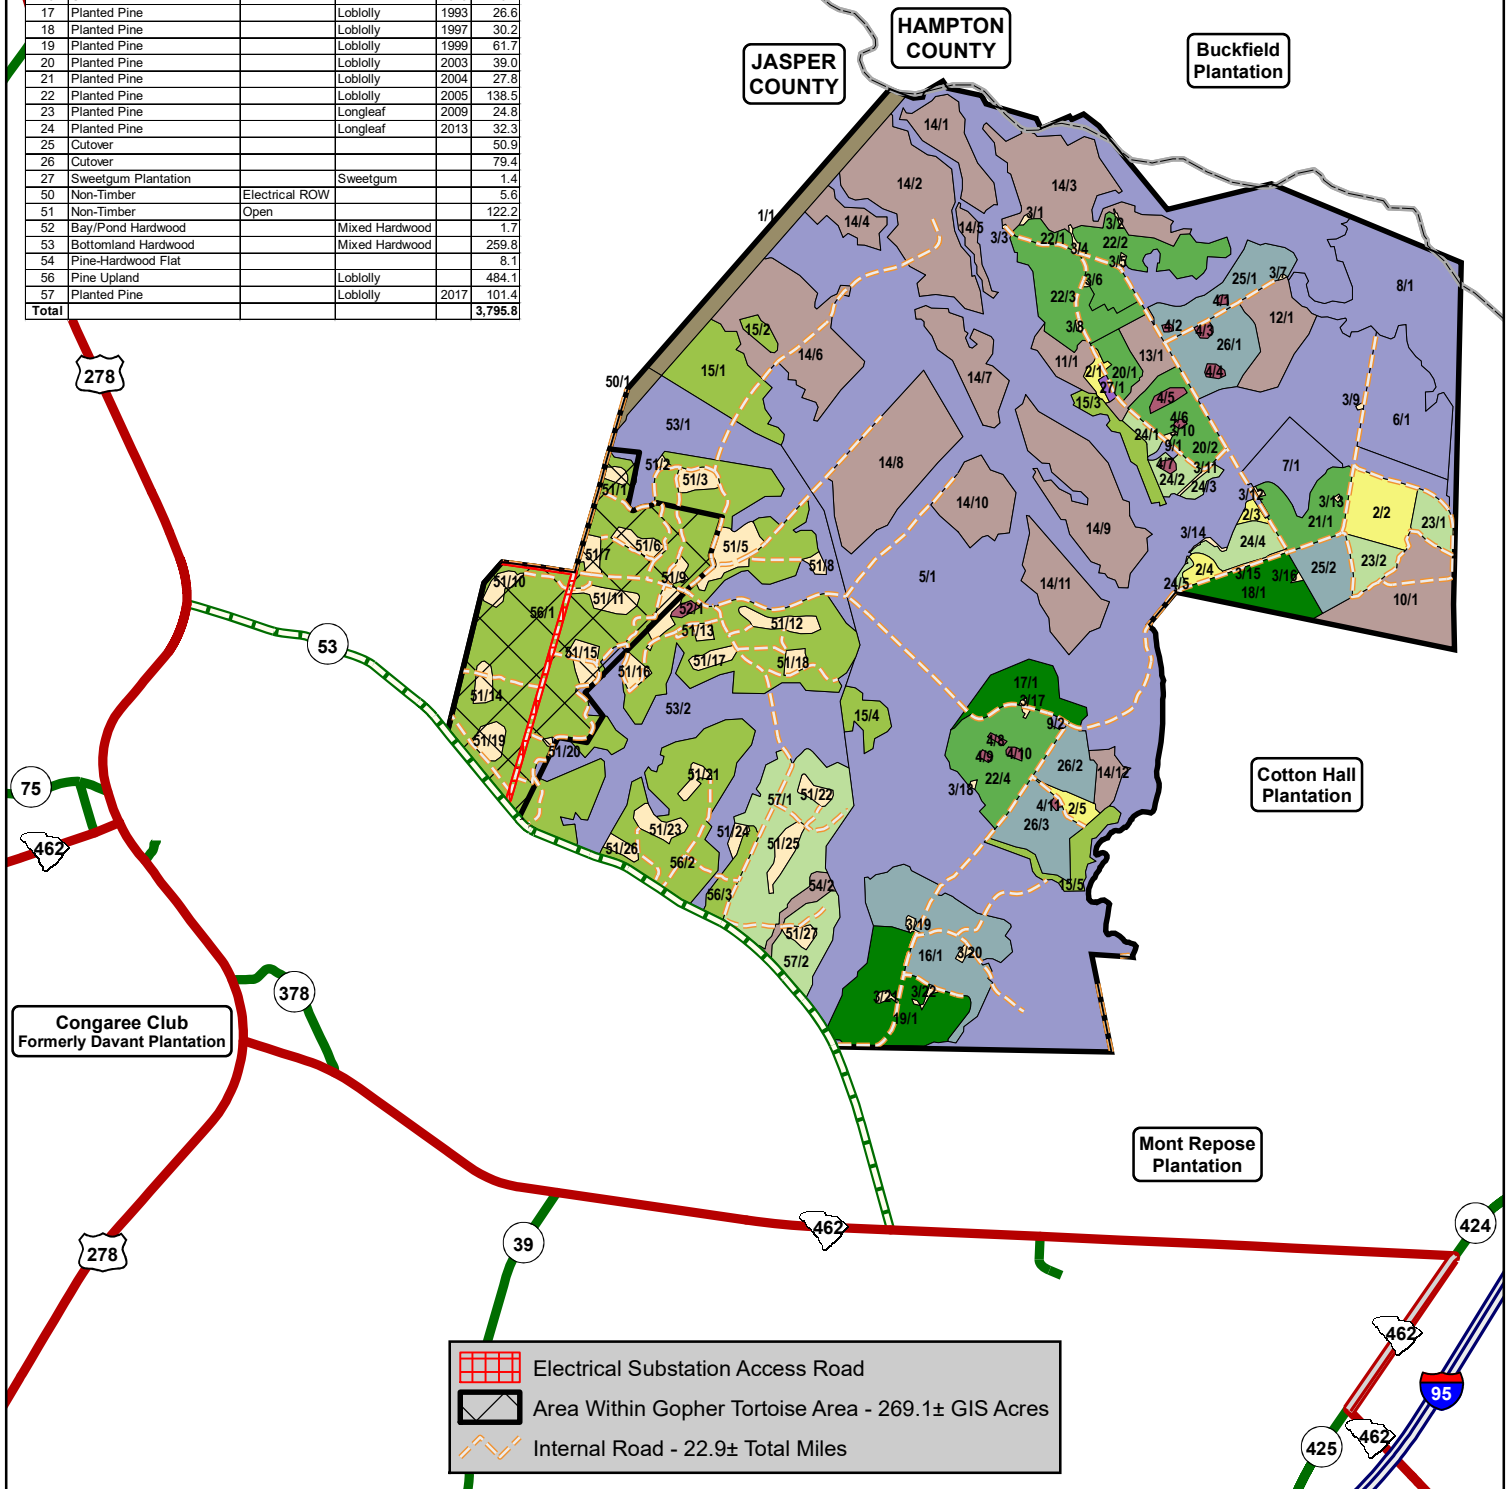

Stand	Timber Type	Non-Timber Type	Primary Species	Est Year	Acres
1	Non-Timber	Electrical ROW			40.4
2	Non-Timber	Field			45.7
3	Non-Timber	Open			13.1
4	Bay/Pond Hardwood		Mixed Hardwood		11.5
5	Bottomland Hardwood		Mixed Hardwood		1,223.2
6	Hardwood Regeneration			1997	58.2
7	Hardwood Regeneration		Mixed Hardwood	2005	29.0
8	Hardwood Regeneration		Mixed Hardwood	2018	98.4
9	Hardwood Regeneration		Mixed Hardwood		2.8
10	Pine-Hardwood Flat				54.5
11	Pine-Hardwood Regeneration			1998	13.0
12	Pine-Hardwood Regeneration			1999	31.6
13	Pine-Hardwood Regeneration			2000	17.1
14	Pine-Hardwood Regeneration				504.2
15	Pine Flat		Mixed Pine		87.2
16	Cutover			2019	70.4
17	Planted Pine		Loblolly	1993	26.6
18	Planted Pine		Loblolly	1997	30.2
19	Planted Pine		Loblolly	1999	61.7
20	Planted Pine		Loblolly	2003	39.0
21	Planted Pine		Loblolly	2004	27.8
22	Planted Pine		Loblolly	2005	138.5
23	Planted Pine		Longleaf	2009	24.8
24	Planted Pine		Longleaf	2013	32.3
25	Cutover				50.9
26	Cutover				79.4
27	Sweetgum Plantation		Sweetgum		1.4
50	Non-Timber	Electrical ROW			5.6
51	Non-Timber	Open			122.2
52	Bay/Pond Hardwood		Mixed Hardwood		1.7
53	Bottomland Hardwood		Mixed Hardwood		259.8
54	Pine-Hardwood Flat				8.1
56	Pine Upland		Loblolly		484.1
57	Planted Pine		Loblolly	2017	101.4
Total					3,795.8

Timber			Non-Timber		
Bay/Pond Hardwood	Hardwood Flat	Pine Upland	Open	Dike	Pond
Cypress Pond	Hardwood Upland	Pine-Hardwood Flat	Air Strip	Building Site	Lake
Beaver Pond	Bottomland Hardwood	Pine-Hardwood Upland	Live Oak Avenue	Borrow Pit	Marsh
Hedgerow	Swamp	Planted Pine - PreMerch	Orchard	Cemetery	River
Cutover	Backwater	Planted Pine - Merch (12-20 Yr. Old)	ROW	Field	Slough
Pre-Merchantable Hardwood	Pine Flat	Planted Pine - Merch (20+ Yr. Old)	Invasive Species	Wildlife Food Plot	SMZ
			Canal	Game Patch	

Timber Type Map
 Glover Real Estate, LLC
 Slater Tract
 3,795.8± GIS Acres
 Jasper County, SC
 March 06, 2020