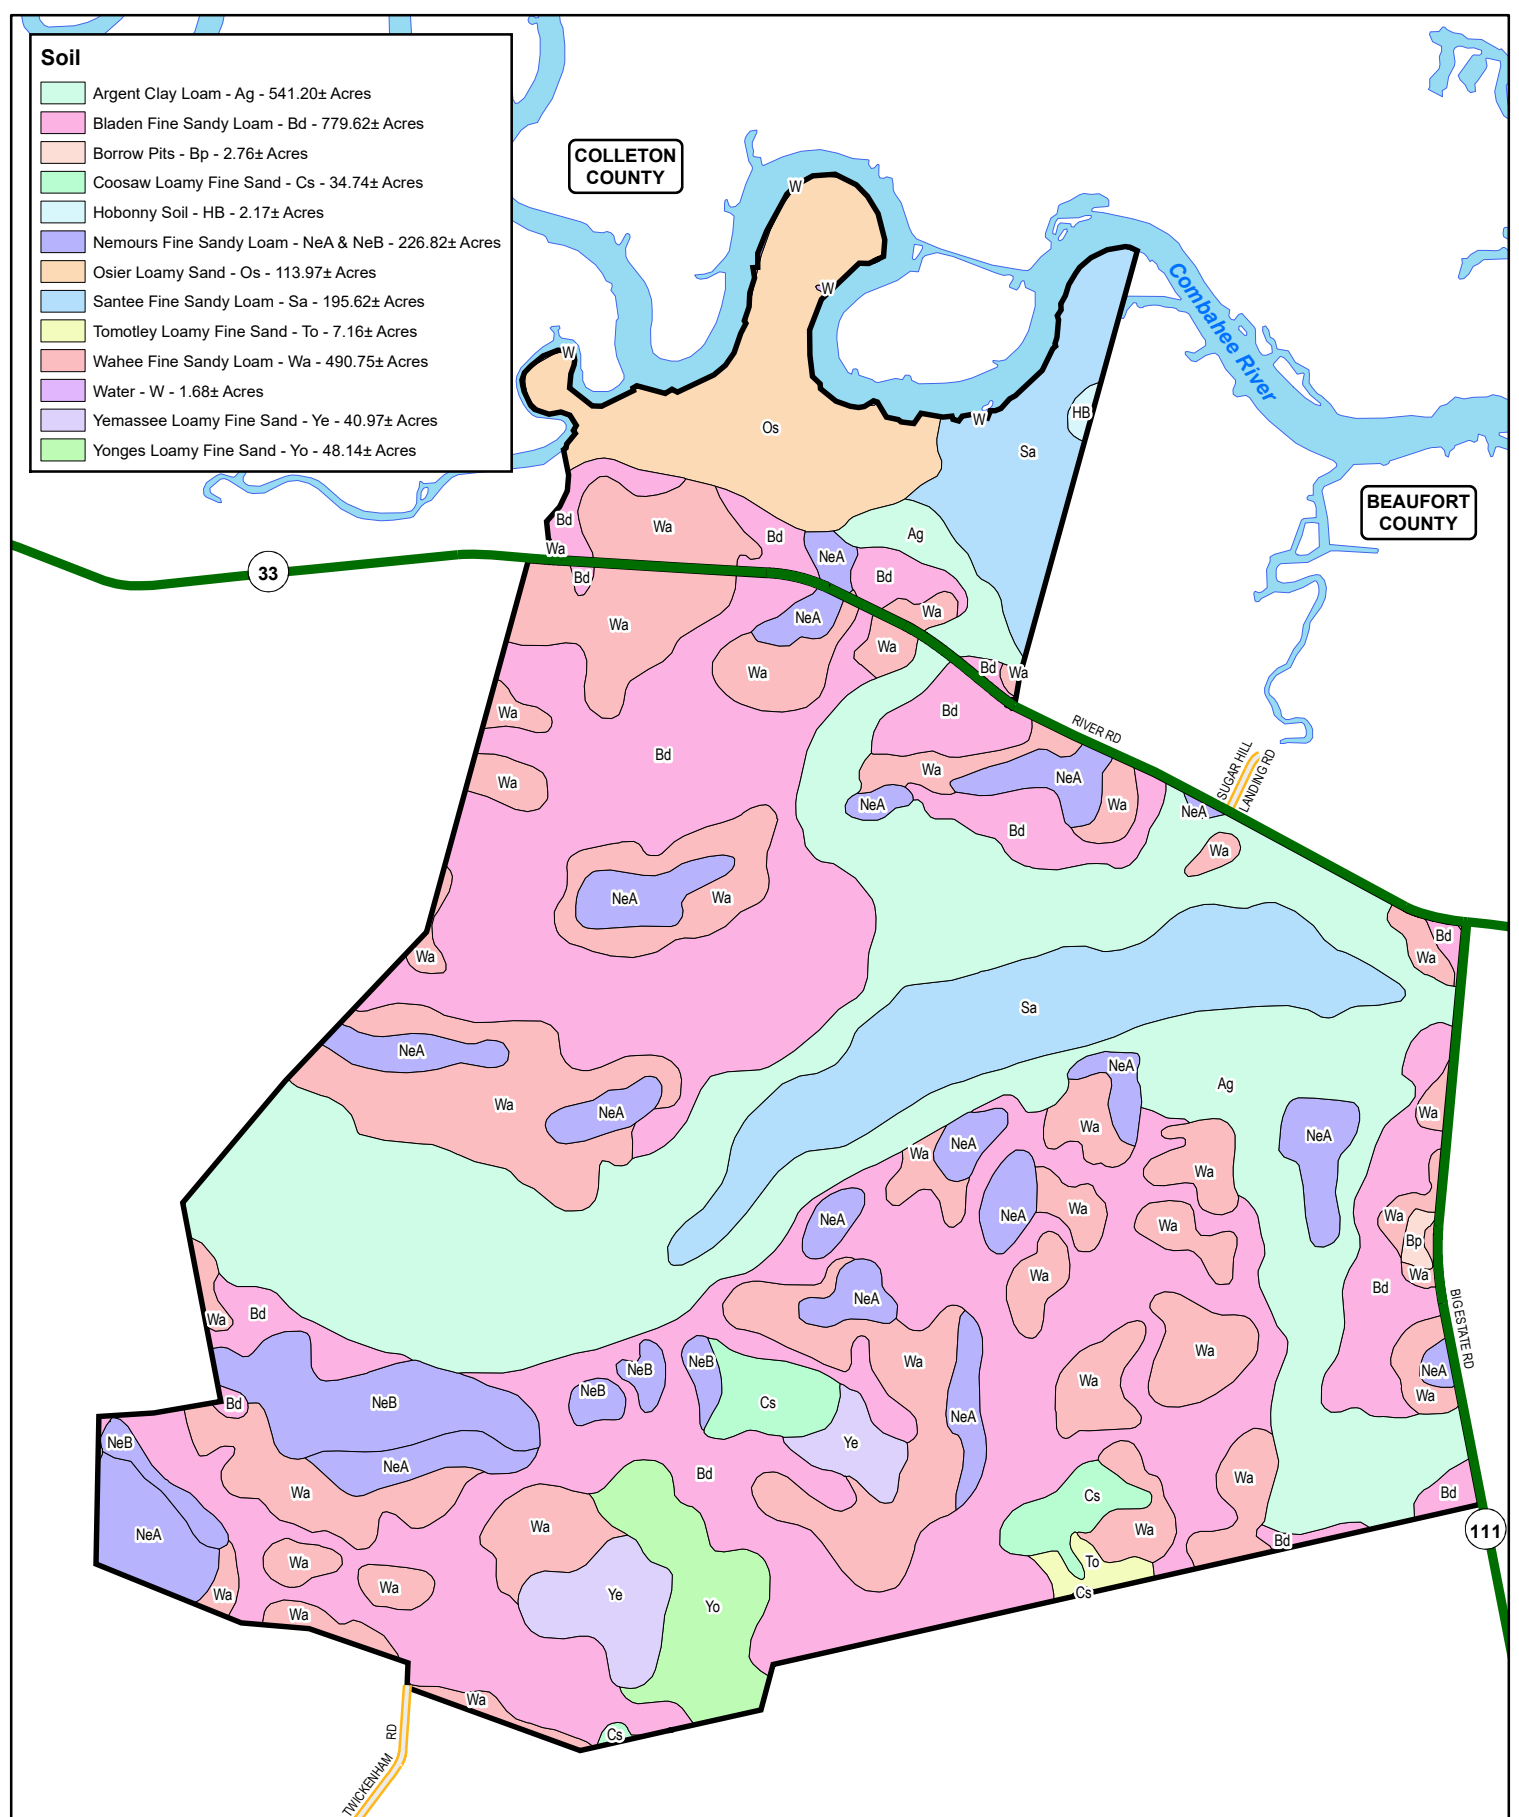

- Soil**
- Argent Clay Loam - Ag - 541.20± Acres
 - Bladen Fine Sandy Loam - Bd - 779.62± Acres
 - Borrow Pits - Bp - 2.76± Acres
 - Coosaw Loamy Fine Sand - Cs - 34.74± Acres
 - Hobonny Soil - HB - 2.17± Acres
 - Nemours Fine Sandy Loam - NeA & NeB - 226.82± Acres
 - Osier Loamy Sand - Os - 113.97± Acres
 - Santee Fine Sandy Loam - Sa - 195.62± Acres
 - Tomotley Loamy Fine Sand - To - 7.16± Acres
 - Wahee Fine Sandy Loam - Wa - 490.75± Acres
 - Water - W - 1.68± Acres
 - Yemassee Loamy Fine Sand - Ye - 40.97± Acres
 - Yonges Loamy Fine Sand - Yo - 48.14± Acres

COLLETON COUNTY

BEAUFORT COUNTY

Soil Type Map
 Property of
 Twickenham Plantation, LP
 2,485.6± GIS Acres
 2,510.7± Tax Acres
 Beaufort County, SC
 August 16, 2018